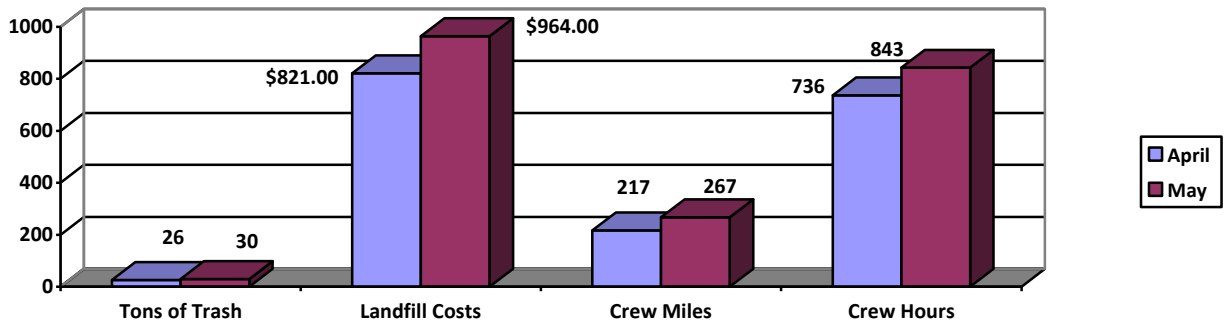

News from the Shelby County Mayor's Office

Mayor Mark H. Luttrell, Jr.

Suite 1100, Vasco A. Smith, Jr. Administration Building

160 North Main, Memphis, Tennessee 38103

All news releases can be seen at www.shelbycountyttn.gov in the News Listing

Public Information Officer: Steve Shular steve.shular@shelbycountyttn.gov
Office (901) 222-2047, Cell (901) 359-5117

June 7, 2016

County Road Crews Picked Up Almost 30 Tons of Trash in May

County trash crews removed almost 30 tons of garbage tossed along roads last month in the unincorporated areas and those bordering Shelby Farms.

“Every dollar used for litter could have been spent on other pressing citizen needs. Still, we’re committed to improving the appearance of Shelby County,” said Shelby County Mayor Mark H. Luttrell, Jr.

Public Works employees, Shelby County Corrections Center inmates and court-supervised offenders overseen by the non-profit agency *Clean Memphis* work weekly near Millington, Woodstock, Northaven, South-East Shelby County, North-East Shelby County and Cordova. An additional D.U.I. offender crew works on Mondays and Saturdays.

The most roadside debris was noted along Lenow and Walnut Grove.

May 2016

Tons of Trash: 30
Landfill Costs: $964
Crew Miles: 267
Crew Hours: 843

Shelby County Public Works has hidden cameras in the unincorporated neighborhoods. Illegal dumping offenders are prosecuted.

To report litter, go to www.shelbycountyttn.gov and click on the **Report a Concern** link. Citizens can also call the Shelby County Mayor's Action Center at (901) 222-2300.

(End of Release)