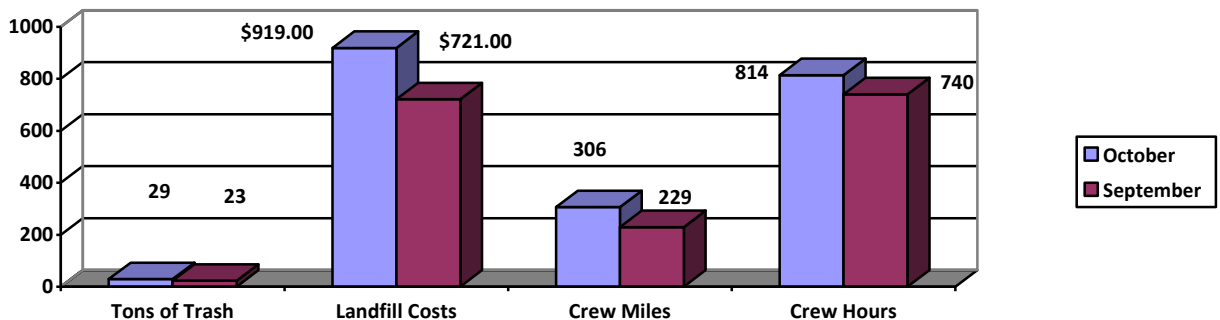

News from the Shelby County Mayor's Office

Mayor Mark H. Luttrell, Jr.

Suite 1100, Vasco A. Smith, Jr. Administration Building

160 North Main, Memphis, Tennessee 38103

All news releases can be seen at www.shelbycountyttn.gov in the News Listing

Public Information Officer: Steve Shular steve.shular@shelbycountyttn.gov
Office (901) 222-2047, Cell (901) 359-5117

November 9, 2016

County Road Crews Picked Up Almost 29 Tons of Trash in October

Shelby County trash crews removed almost 29 tons of garbage tossed along roads last month in the unincorporated areas and those bordering Shelby Farms.

“Every dollar used for litter could have been spent on other pressing citizen needs. Still, we’re committed to improving the appearance of Shelby County,” said Shelby County Mayor Mark H. Luttrell, Jr.

Public Works employees, Shelby County Corrections Center inmates and court-supervised offenders overseen by the non-profit agency *Clean Memphis* work weekly near Millington, Woodstock, Northaven, South-East Shelby County, North-East Shelby County and Cordova. An additional D.U.I. offender crew works on Mondays and Saturdays.

The most roadside debris was noted along St. Elmo, Old Covington Pike, Walnut Grove and Houston Levee.

October 2016

Tons of Trash: 29
Landfill Costs: $919
Crew Miles: 306
Crew Hours: 814

Shelby County Public Works has hidden cameras in the unincorporated neighborhoods. Illegal dumping offenders are prosecuted.

To report litter, go to www.shelbycountyttn.gov and click on the **Report a Concern** link. Citizens can also call the Shelby County Mayor's Action Center at (901) 222-2300.

(End of Release)