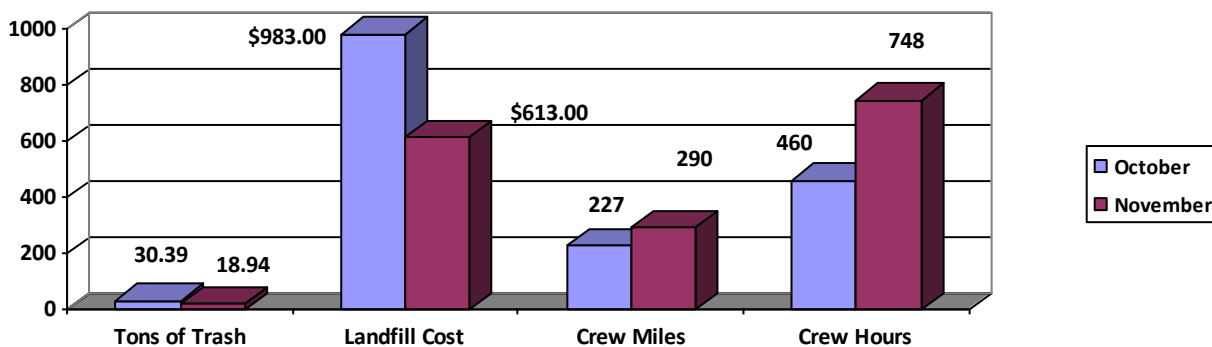

News from the Shelby County Mayor's Office

Mayor Mark H. Luttrell, Jr.

Suite 1100, Vasco A. Smith, Jr. Administration Building

160 North Main, Memphis, Tennessee 38103

All news releases can be seen at www.shelbycountyttn.gov in the News Listing

Public Information Officer: Steve Shular steve.shular@shelbycountyttn.gov

Office (901) 222-2047, Cell (901) 359-5117

December 8, 2017

County Road Crews Picked Up Almost 19 Tons of Trash Last Month

Shelby County trash crews removed almost 19 tons of garbage tossed along roads last month in the unincorporated areas and those bordering Shelby Farms.

“Every dollar used for litter could have been spent on other pressing citizen needs. Still, we’re committed to improving the appearance of Shelby County,” said Shelby County Mayor Mark H. Luttrell, Jr.

Public Works employees, Shelby County Corrections Center inmates and court-supervised offenders overseen by the non-profit agency *Clean Memphis* work weekly near Millington, Woodstock, Northaven, South-East Shelby County, North-East Shelby County and Cordova. A D.U.I. offender crew also works on Saturdays.

The most roadside debris was noted along Macon at Pisgah, Mullins Station at Whitten and Houston Levee at Walnut Grove.

November 2017

- 18.94 Tons of Trash
- $613 Landfill Cost
- 290 Crew Miles
- 748 Crew Hours

Shelby County Public Works has hidden cameras in the unincorporated neighborhoods. Illegal dumping offenders are prosecuted.

To report litter, go to www.shelbycountyttn.gov and click on the **Report a Concern** link. Citizens can also call the Shelby County Mayor's Action Center at (901) 222-2300.

(End of Release)