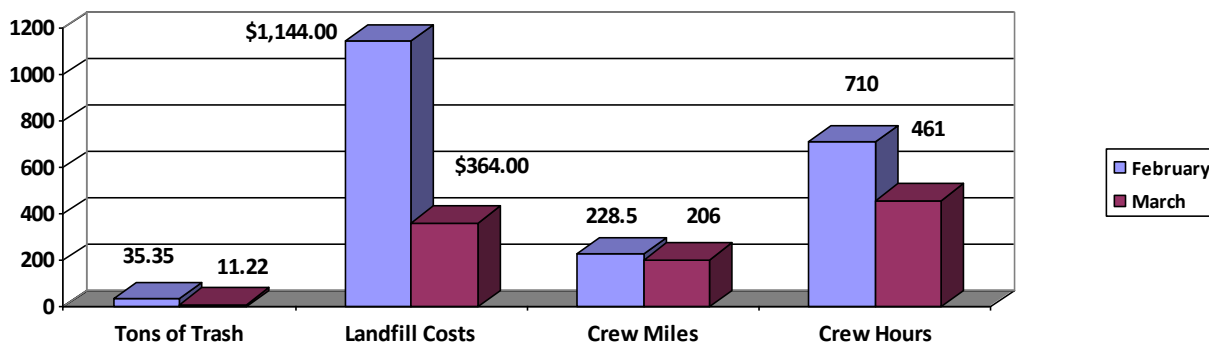

News from the Shelby County Mayor's Office

Mayor Mark H. Luttrell, Jr.

Suite 1100, Vasco A. Smith, Jr. Administration Building

160 North Main, Memphis, Tennessee 38103

All news releases can be seen at www.shelbycountyttn.gov in the News Listing

Public Information Officer: Steve Shular steve.shular@shelbycountyttn.gov

Office (901) 222-2047, Cell (901) 359-5117

April 11, 2017

County Road Crews Picked Up More than 11 Tons of Trash Last Month

Shelby County trash crews removed 11.22 tons of garbage tossed along roads last month in the unincorporated areas and those bordering Shelby Farms.

“Every dollar used for litter could have been spent on other pressing citizen needs. Still, we’re committed to improving the appearance of Shelby County,” said Shelby County Mayor Mark H. Luttrell, Jr.

Public Works employees, Shelby County Corrections Center inmates and court-supervised offenders overseen by the non-profit agency *Clean Memphis* work weekly near Millington, Woodstock, Northaven, South-East Shelby County, North-East Shelby County and Cordova. An additional D.U.I. offender crew works on Mondays and Saturdays.

The most roadside debris was noted along Coleman, Egypt Central, Houston Levee and Crumpler Road.

March 2017

- **11.22 Tons of Trash**
- **$364 Landfill Cost**
- **206 Crew Miles**
- **461 Crew Hours**

Shelby County Public Works has hidden cameras in the unincorporated neighborhoods. Illegal dumping offenders are prosecuted.

To report litter, go to www.shelbycountyttn.gov and click on the **Report a Concern** link. Citizens can also call the Shelby County Mayor's Action Center at **(901) 222-2300**.

(End of Release)