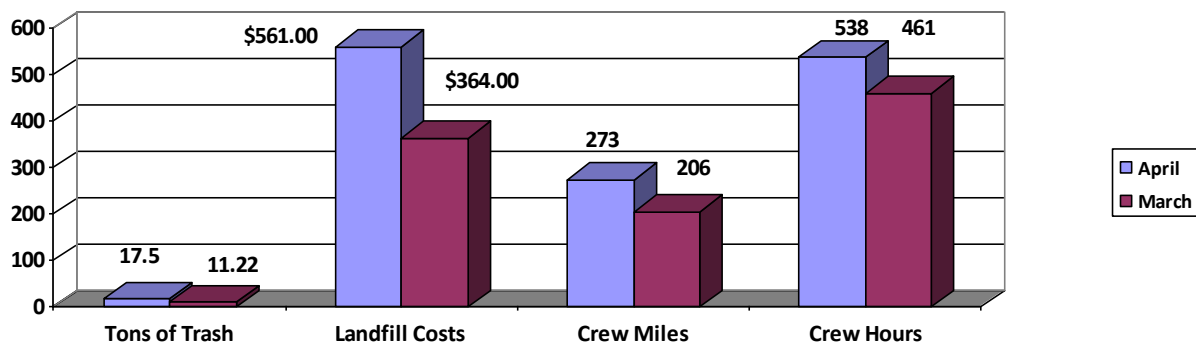

News from the Shelby County Mayor's Office

Mayor Mark H. Luttrell, Jr.

Suite 1100, Vasco A. Smith, Jr. Administration Building

160 North Main, Memphis, Tennessee 38103

All news releases can be seen at www.shelbycountyttn.gov in the News Listing

Public Information Officer: Steve Shular steve.shular@shelbycountyttn.gov

Office (901) 222-2047, Cell (901) 359-5117

May 11, 2017

County Road Crews Picked Up More than 17 Tons of Trash Last Month

Shelby County trash crews removed 17.5 tons of garbage tossed along roads last month in the unincorporated areas and those bordering Shelby Farms.

“Every dollar used for litter could have been spent on other pressing citizen needs. Still, we’re committed to improving the appearance of Shelby County,” said Shelby County Mayor Mark H. Luttrell, Jr.

Public Works employees, Shelby County Corrections Center inmates and court-supervised offenders overseen by the non-profit agency *Clean Memphis* work weekly near Millington, Woodstock, Northaven, South-East Shelby County, North-East Shelby County and Cordova. An additional D.U.I. offender crew works on Mondays and Saturdays.

The most roadside debris was noted along Coleman, Egypt Central, Houston Levee, Crumpler and Stateline Road.

April 2017

- 17.5 Tons of Trash
- $561 Landfill Cost
- 273 Crew Miles
- 538 Crew Hours

Shelby County Public Works has hidden cameras in the unincorporated neighborhoods. Illegal dumping offenders are prosecuted.

To report litter, go to www.shelbycountyttn.gov and click on the **Report a Concern** link. Citizens can also call the Shelby County Mayor's Action Center at (901) 222-2300.

(End of Release)