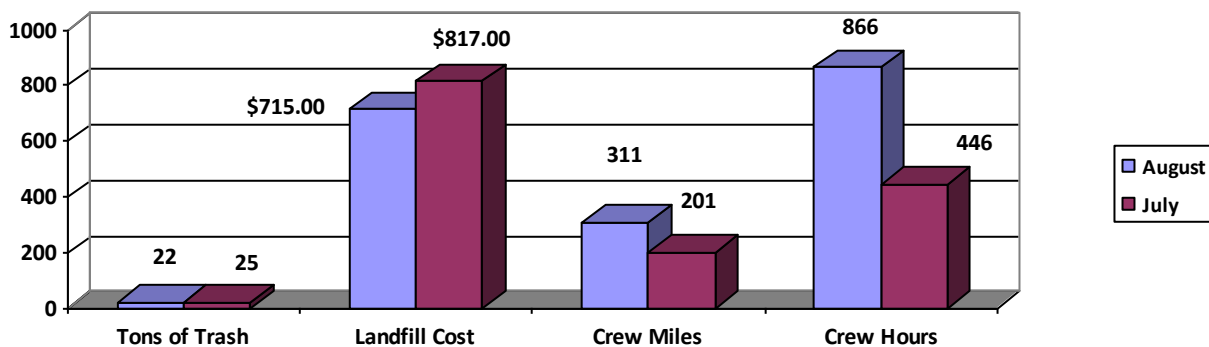

News from the Shelby County Mayor's Office

Mayor Mark H. Luttrell, Jr.

Suite 1100, Vasco A. Smith, Jr. Administration Building

160 North Main, Memphis, Tennessee 38103

All news releases can be seen at www.shelbycountyttn.gov in the News Listing

Public Information Officer: Steve Shular steve.shular@shelbycountyttn.gov

Office (901) 222-2047, Cell (901) 359-5117

September 14, 2017

County Road Crews Picked Up More Than 22 Tons of Trash Last Month

Shelby County trash crews removed more than 22 tons of garbage tossed along roads last month in the unincorporated areas and those bordering Shelby Farms.

"Every dollar used for litter could have been spent on other pressing citizen needs. Still, we're committed to improving the appearance of Shelby County," said Shelby County Mayor Mark H. Luttrell, Jr.

Public Works employees, Shelby County Corrections Center inmates and court-supervised offenders overseen by the non-profit agency *Clean Memphis* work weekly near Millington, Woodstock, Northaven, South-East Shelby County, North-East Shelby County and Cordova. A D.U.I. offender crew also works on Saturdays.

The most roadside debris was noted along Houston Levee, Lenow, Brandywine, Coleman and Egypt Central.

August 2017

- **22.1 Tons of Trash**
- **$715 Landfill Cost**
- **311 Crew Miles**
- **866 Crew Hours**

Shelby County Public Works has hidden cameras in the unincorporated neighborhoods. Illegal dumping offenders are prosecuted.

To report litter, go to www.shelbycountyttn.gov and click on the **Report a Concern** link. Citizens can also call the Shelby County Mayor's Action Center at **(901) 222-2300**.

(End of Release)