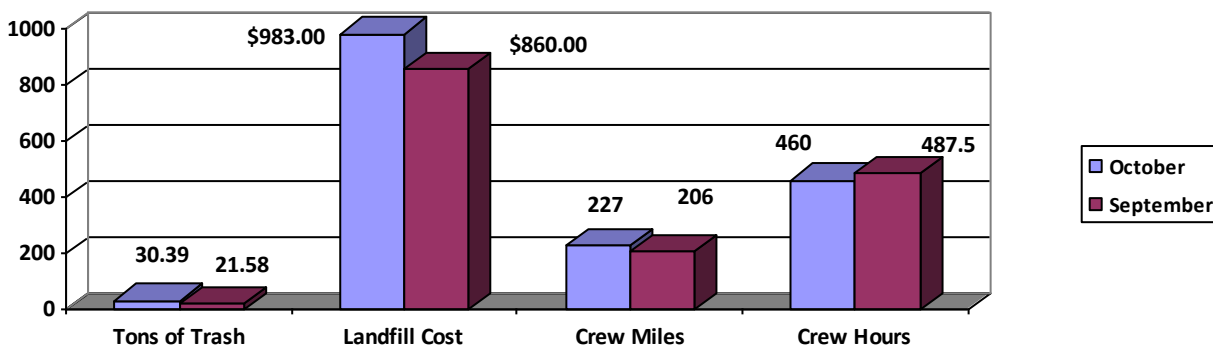

News from the Shelby County Mayor's Office

Mayor Mark H. Luttrell, Jr.

Suite 1100, Vasco A. Smith, Jr. Administration Building

160 North Main, Memphis, Tennessee 38103

All news releases can be seen at www.shelbycountyttn.gov in the News Listing

Public Information Officer: Steve Shular steve.shular@shelbycountyttn.gov

Office (901) 222-2047, Cell (901) 359-5117

November 13, 2017

County Road Crews Picked Up Almost 31 Tons of Trash Last Month

Shelby County trash crews removed almost 31 tons of garbage tossed along roads last month in the unincorporated areas and those bordering Shelby Farms.

“Every dollar used for litter could have been spent on other pressing citizen needs. Still, we’re committed to improving the appearance of Shelby County,” said Shelby County Mayor Mark H. Luttrell, Jr.

Public Works employees, Shelby County Corrections Center inmates and court-supervised offenders overseen by the non-profit agency *Clean Memphis* work weekly near Millington, Woodstock, Northaven, South-East Shelby County, North-East Shelby County and Cordova. A D.U.I. offender crew also works on Saturdays.

The most roadside debris was noted along Holmes at Crumpler, Mullins Station at Whitten and Houston Levee at Walnut Grove.

October 2017

- 30.39 Tons of Trash
- $983 Landfill Cost
- 227 Crew Miles
- 461 Crew Hours

Shelby County Public Works has hidden cameras in the unincorporated neighborhoods. Illegal dumping offenders are prosecuted.

To report litter, go to www.shelbycountyttn.gov and click on the **Report a Concern** link. Citizens can also call the Shelby County Mayor's Action Center at (901) 222-2300.

(End of Release)